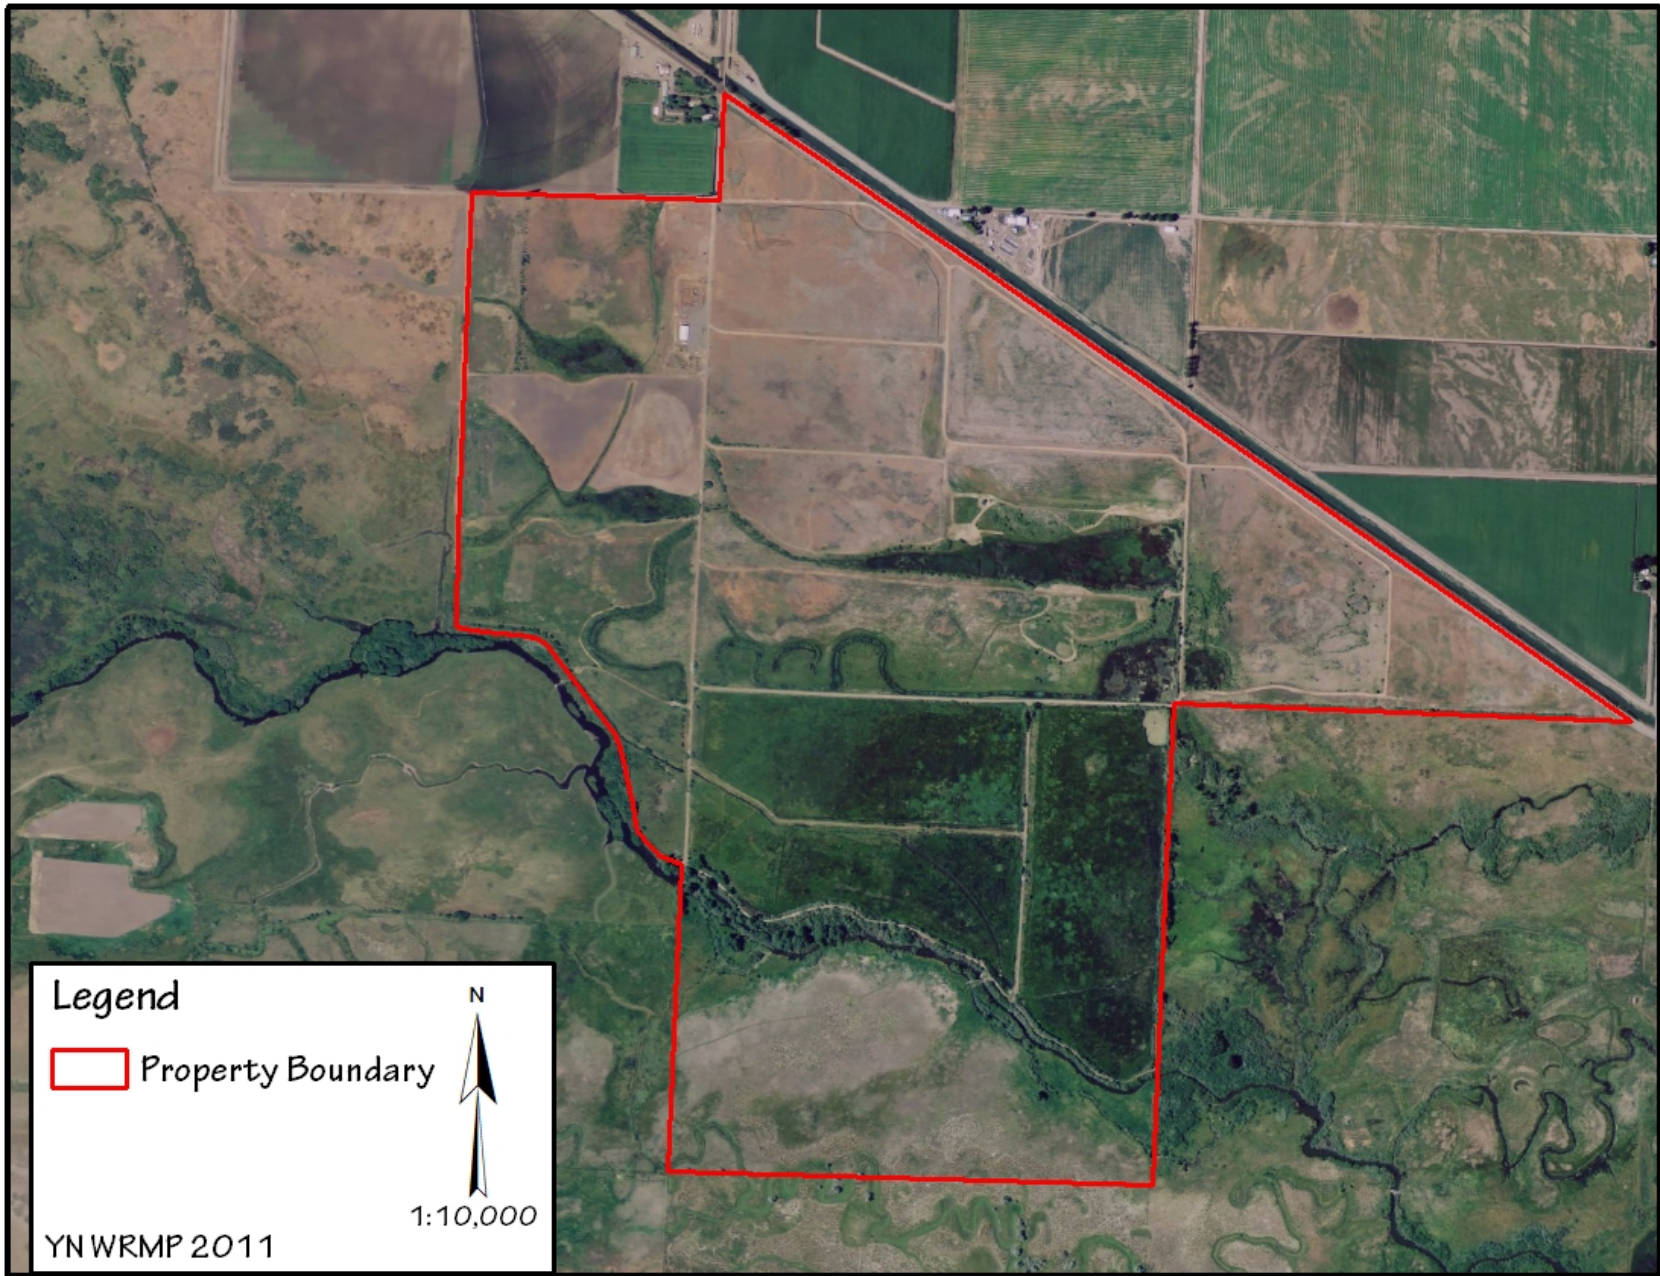

Bringing Back the *Wáptu*: Yakama Nation Riparian Restoration

Tracy Hames, Yakama Nation Waterfowl Biologist

June 16, 2011

Property in 1937

Legend

 Property Boundary

 1:33,990

YN WRMP 2011

South Lateral A in 1992

Legend

 Property Boundary

N

1:10,000

YN WRMP 2011

2007

2011