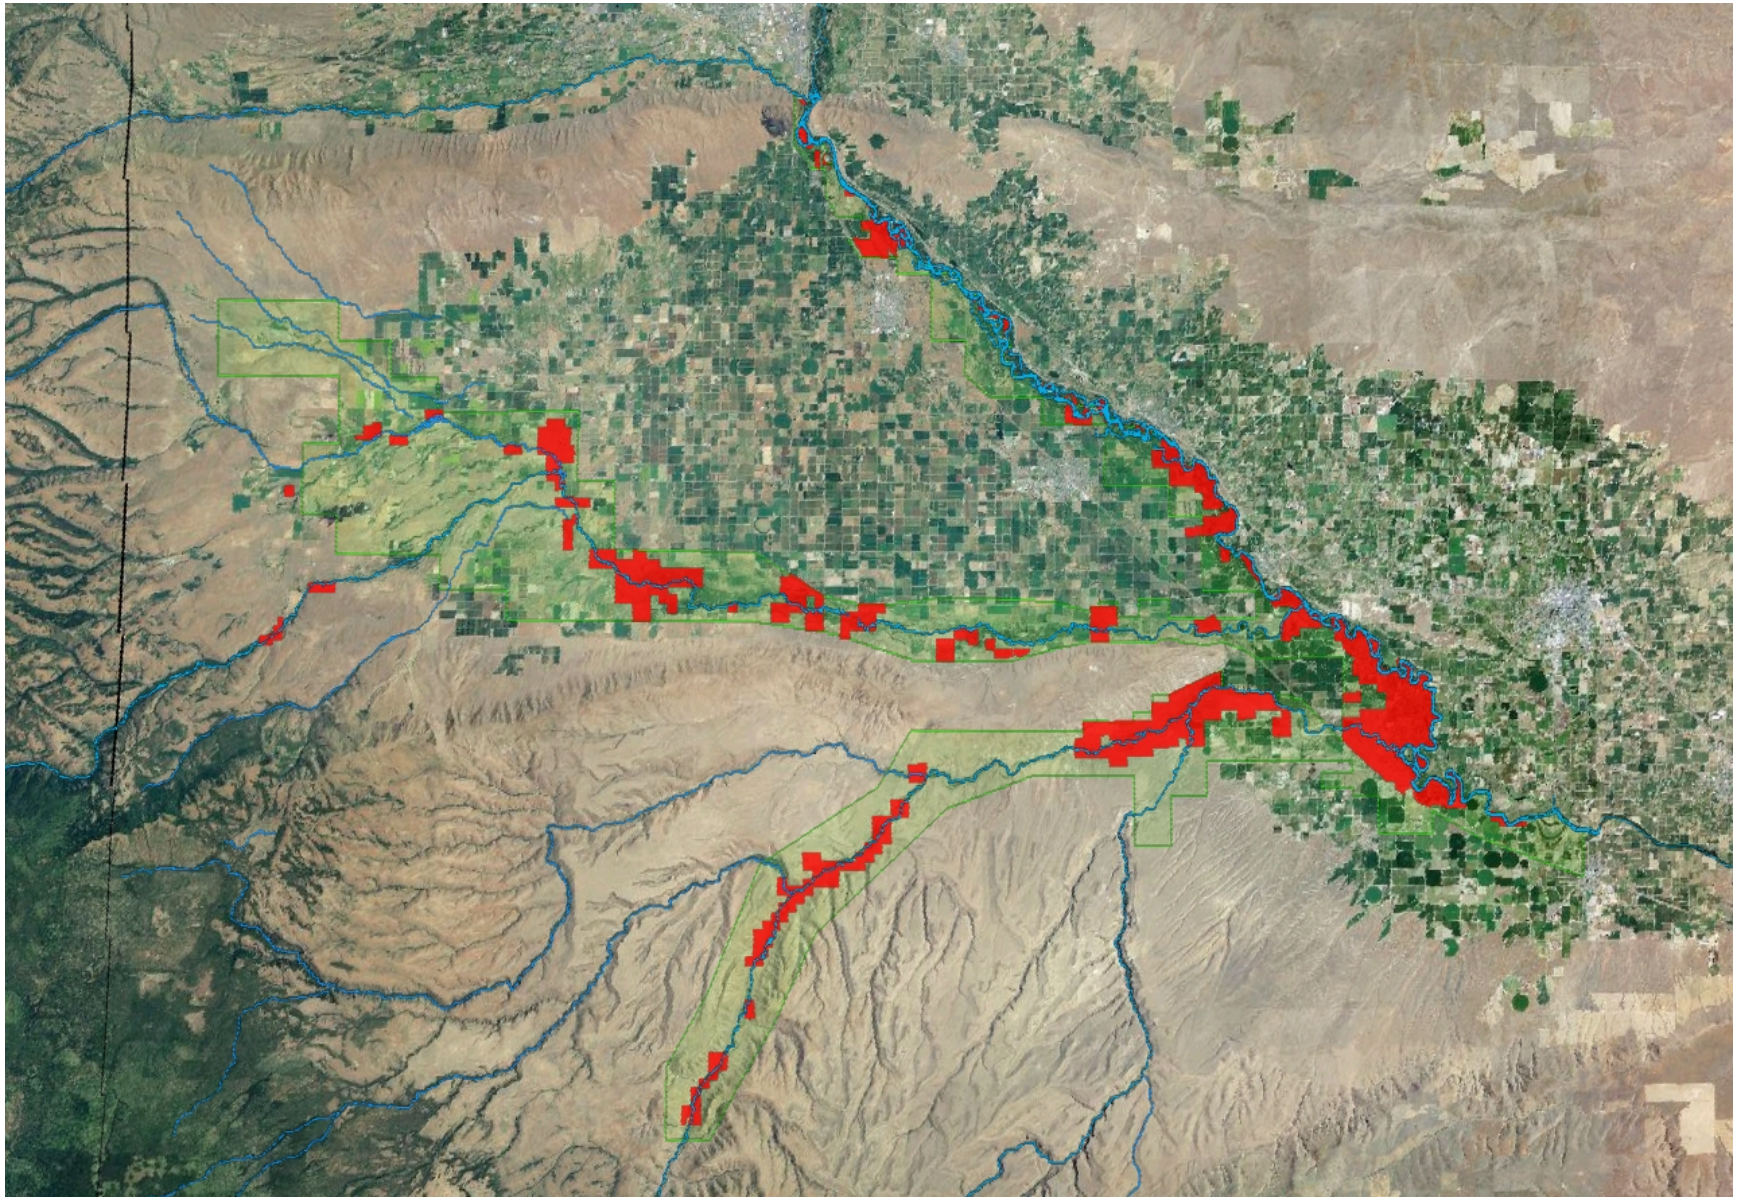

Bringing Back the *Wáptu*: Yakama Nation Riparian Restoration

Tracy Hames, Yakama Nation Waterfowl Biologist

June 16, 2011

Property in 1937

Legend

 Property Boundary

 1:33,990

YN WRMP 2011

South Lateral A in 1992

Legend

 Property Boundary

N

1:10,000

YN WRMP 2011

2007

2011

Conditions Before Project