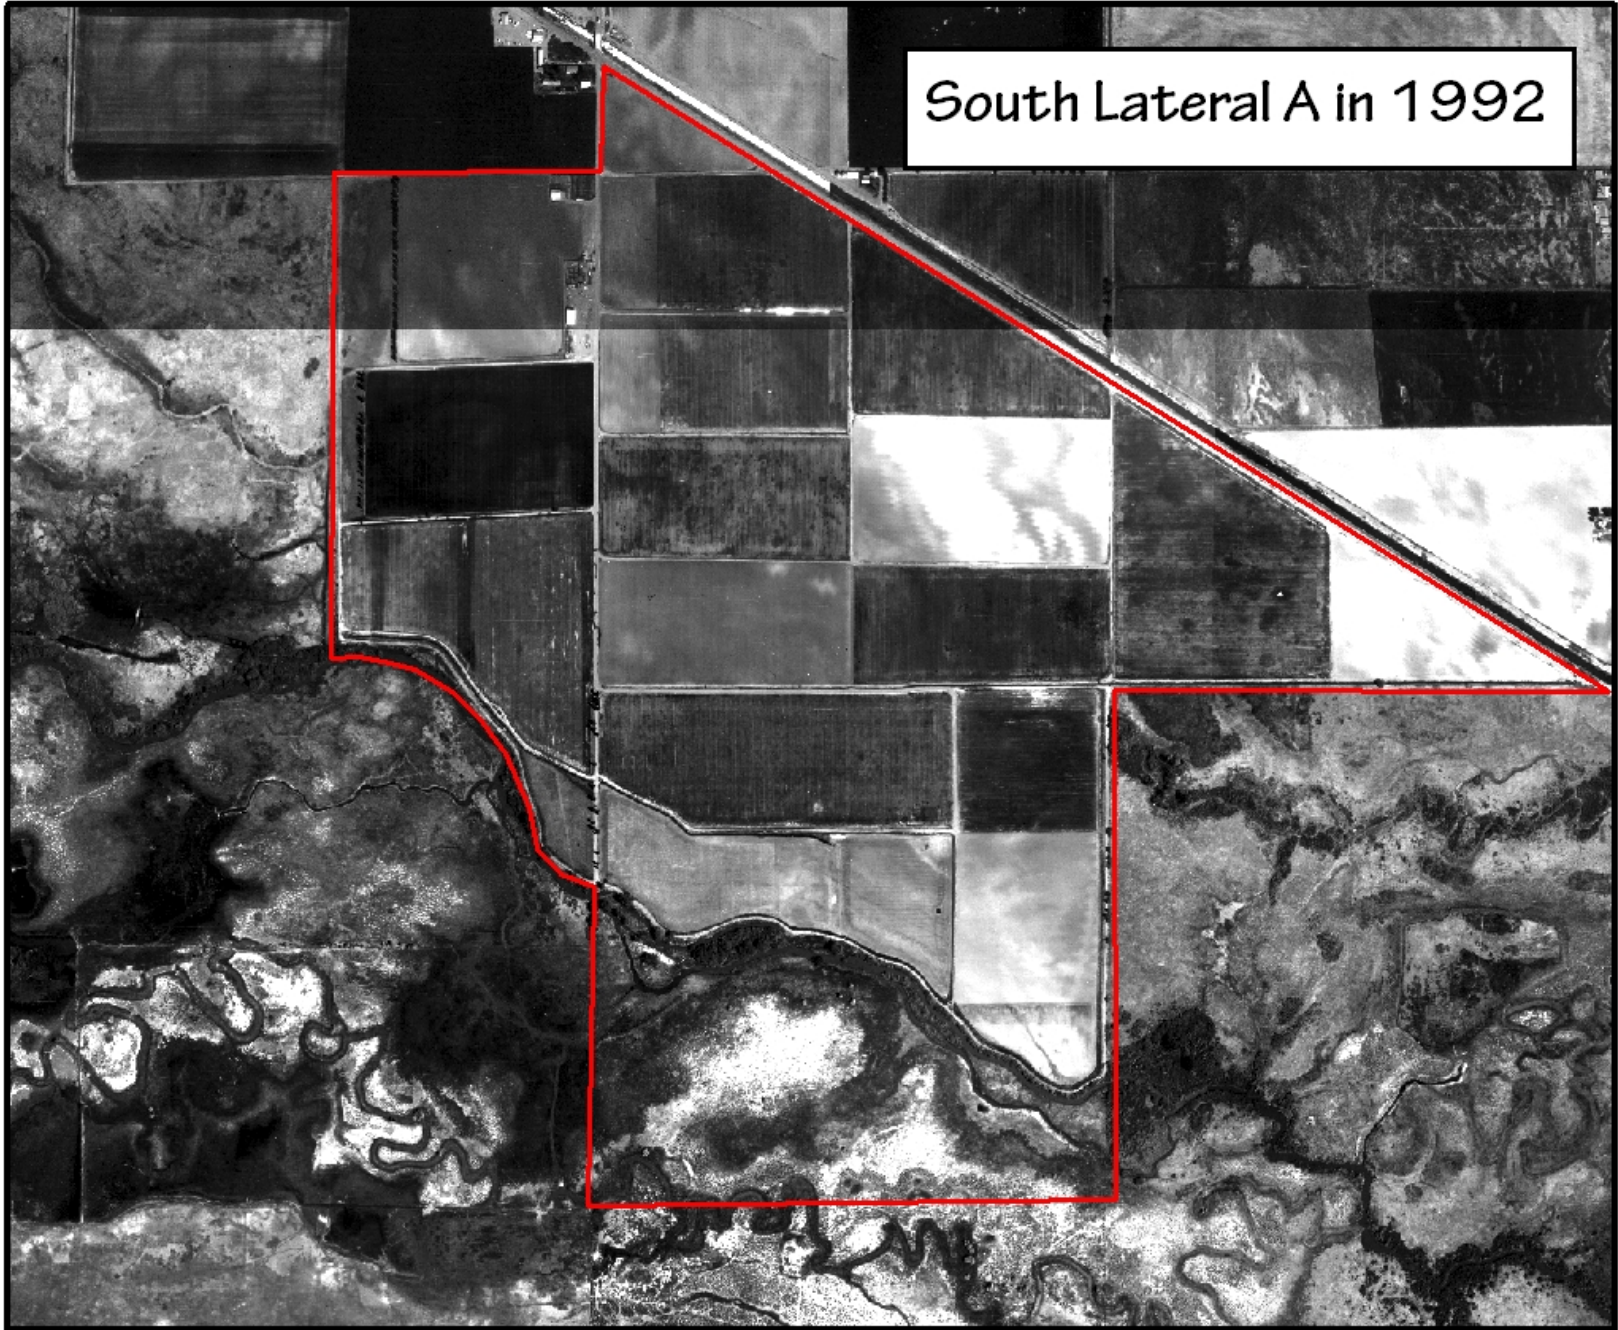

Bringing Back the *Wáptu*: Yakama Nation Riparian Restoration

Tracy Hames, Yakama Nation Waterfowl Biologist

June 16, 2011

Property in 1937

Legend

 Property Boundary

 1:33,990

YN WRMP 2011

South Lateral A in 1992

Legend

 Property Boundary

N

1:10,000

YN WRMP 2011

2007

2011