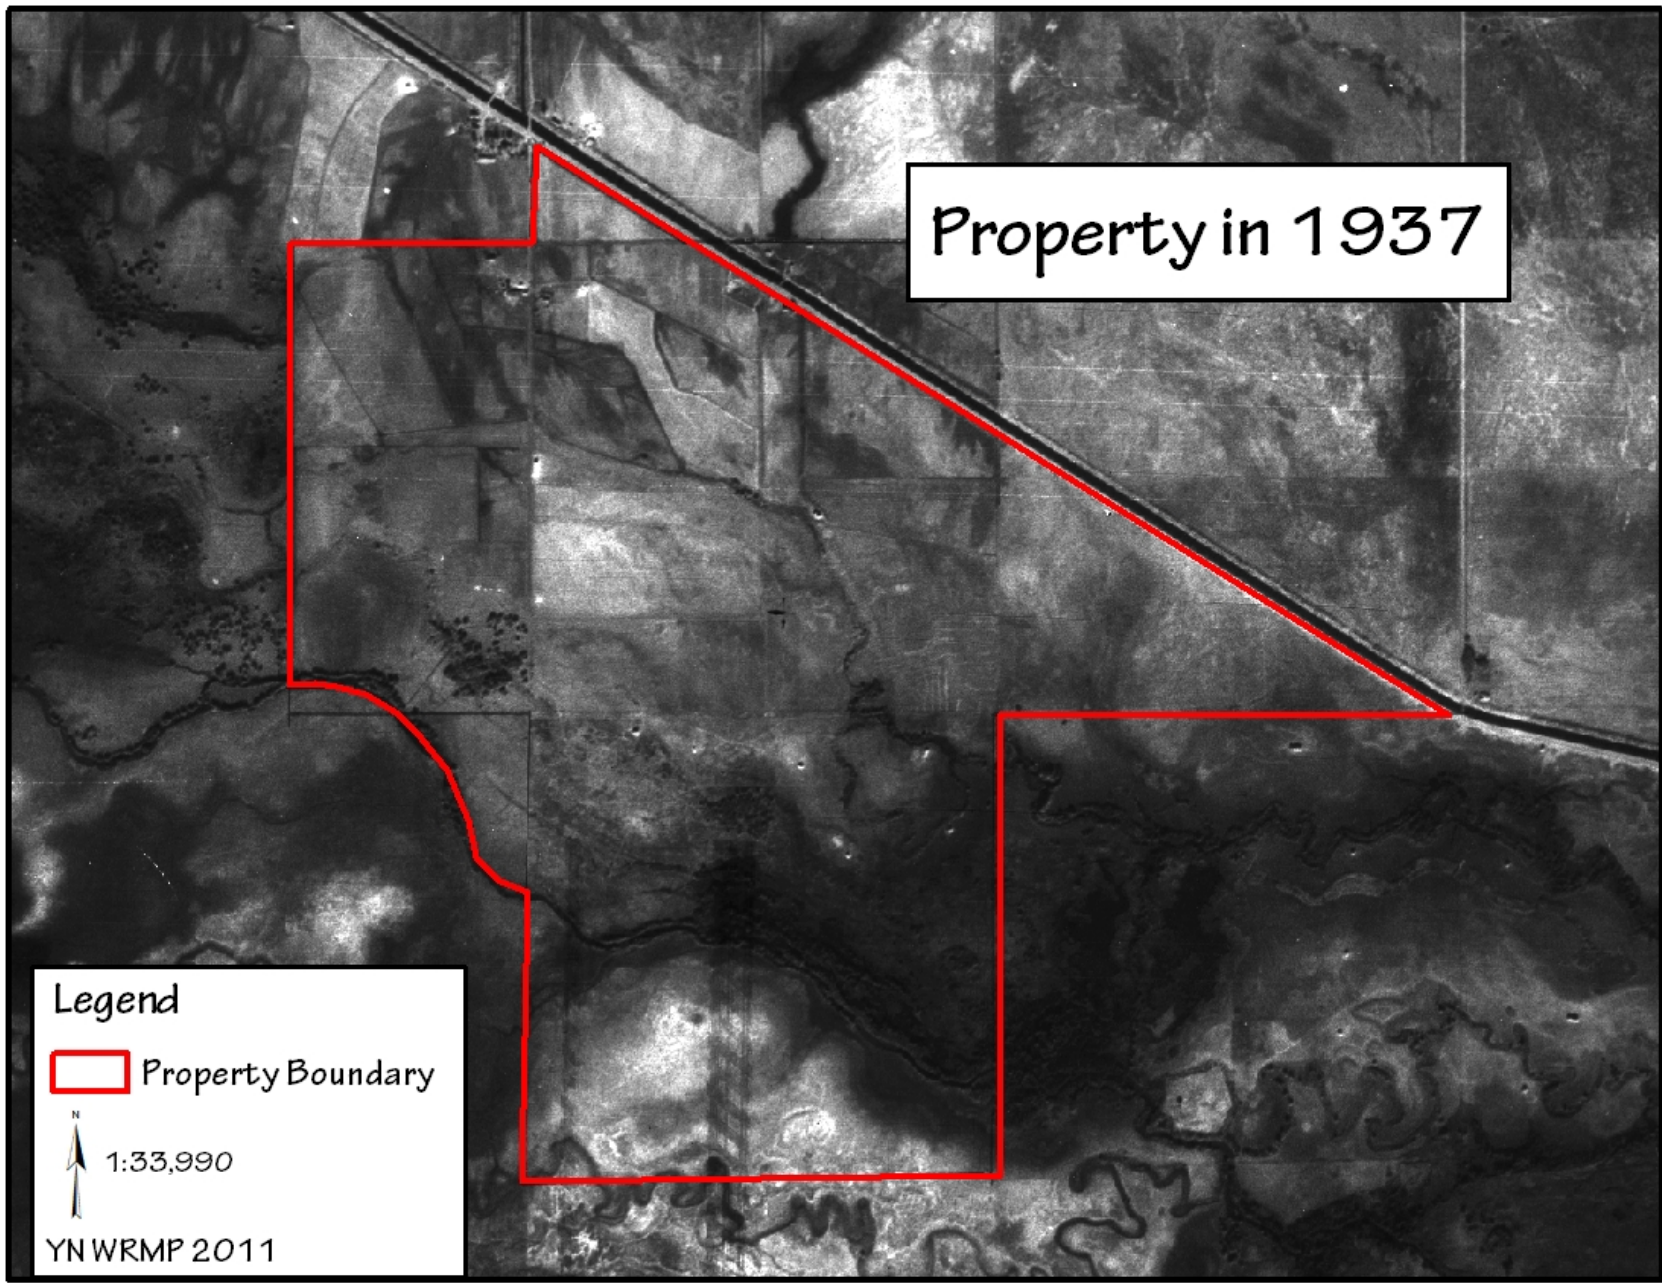

Bringing Back the *Wáptu*: Yakama Nation Riparian Restoration

Tracy Hames, Yakama Nation Waterfowl Biologist

June 16, 2011

Property in 1937

Legend

 Property Boundary

 1:33,990

YN WRMP 2011

South Lateral A in 1992

Legend

 Property Boundary

N

1:10,000

YN WRMP 2011

2007

2011