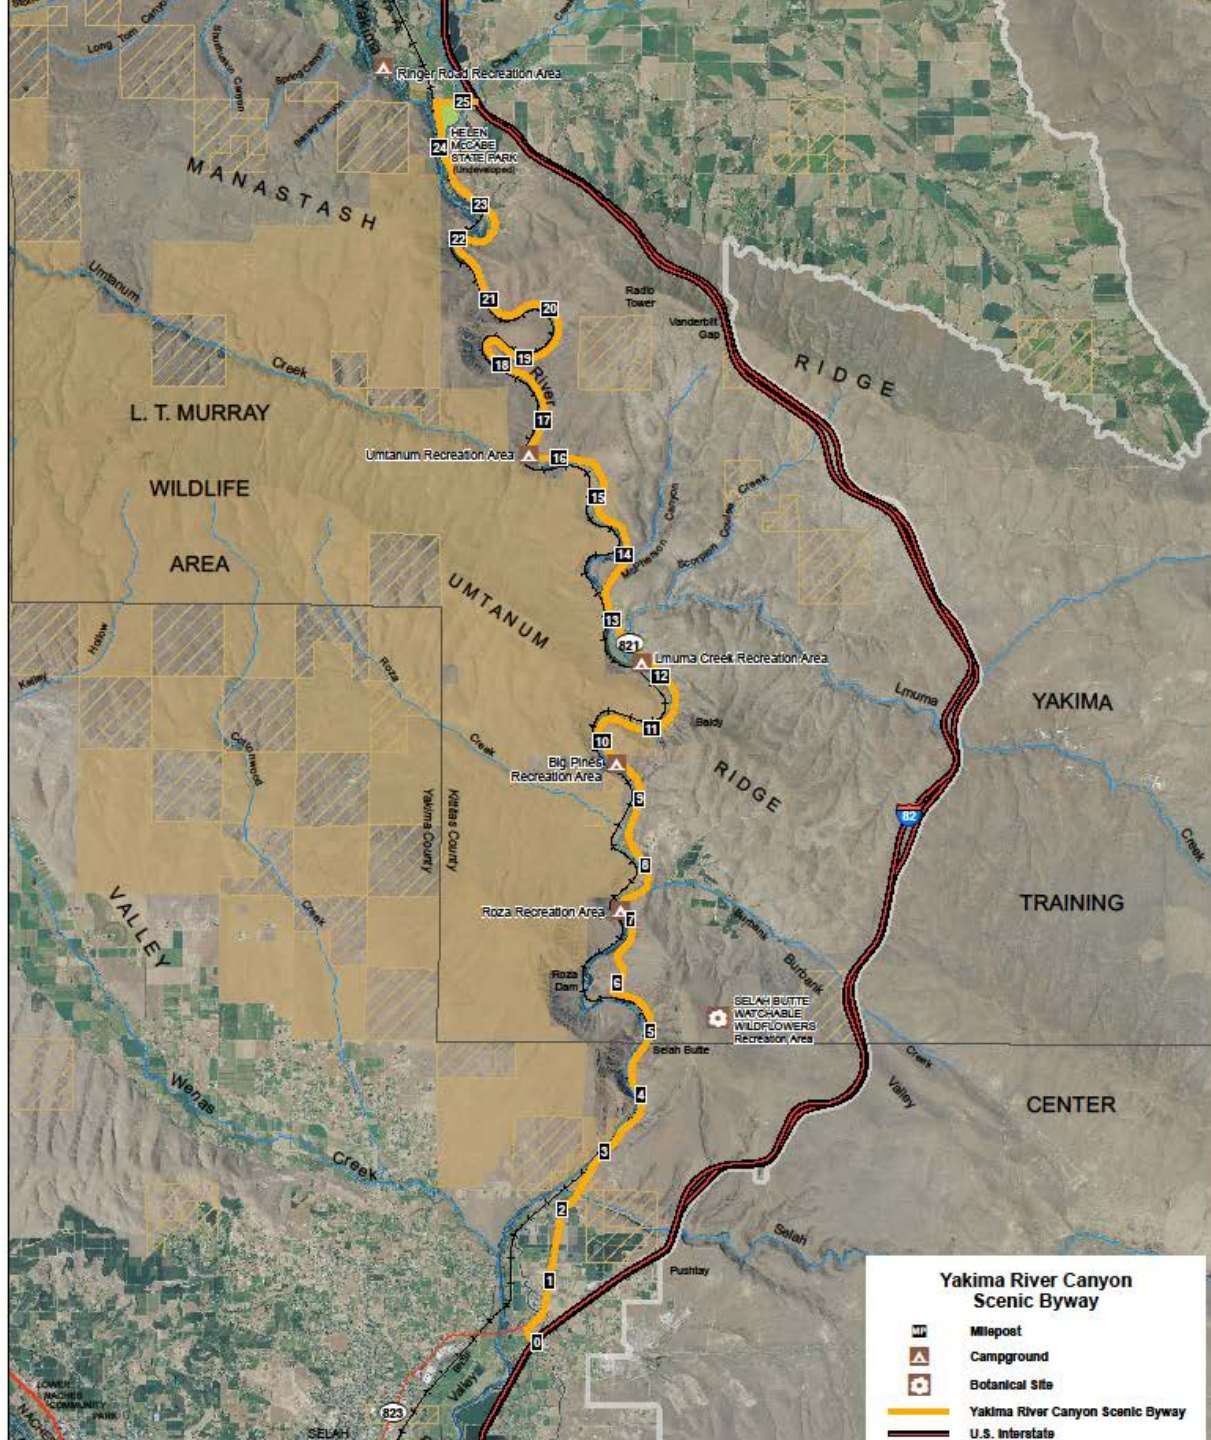

YAKIMA RIVER
canyon
SCENIC BYWAY

**Yakima Basin Science &
Management Conference
June 16, 2011**

THE YAKIMA CANYON

SCENIC AND RECREATIONAL
HIGHWAY

SCENIC ROUTE 2

YAKIMA RIVER Canyon

SCENIC BYWAY

Illustration by Eric Snider - 2016

SOUTH ELEVATION

WEST ELEVATION

How it improves
- Season Plans
- Preservation
- Education
- Quality of Experience
- Responsible Recreation

Yakima River Canyon Scenic Byway

- Milepost
- Campground
- Botanical Site
- Yakima River Canyon Scenic Byway
- U.S. Interstate