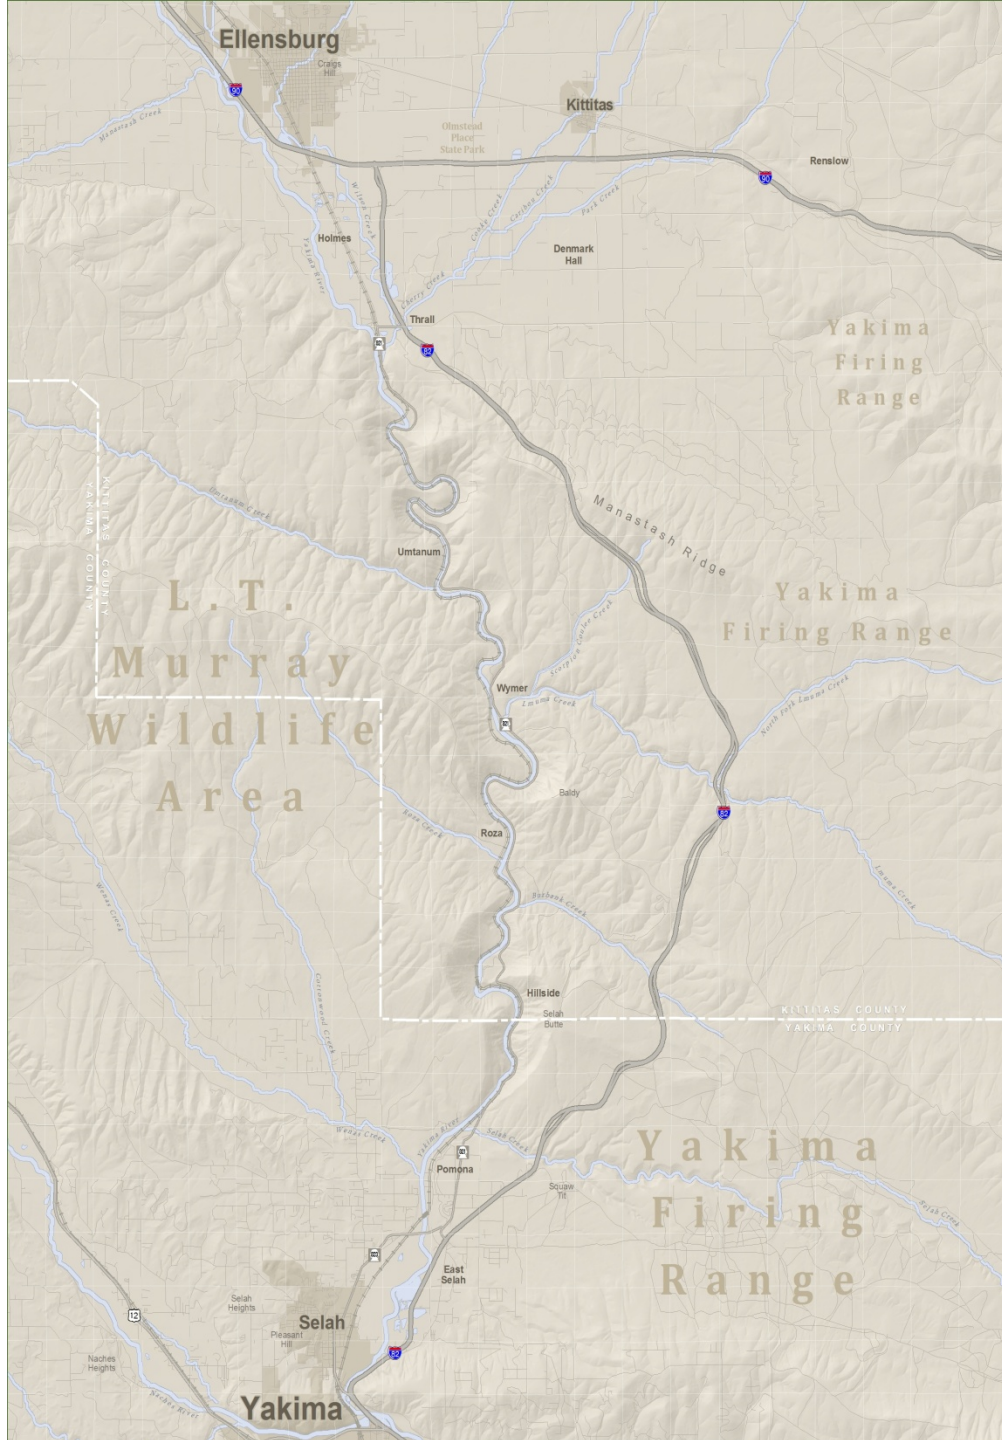

YAKIMA RIVER
canyon
SCENIC BYWAY

**Yakima Basin Science &
Management Conference
June 16, 2011**

THE YAKIMA CANYON

SCENIC AND RECREATIONAL
HIGHWAY

SCENIC ROUTE 2

YAKIMA RIVER Canyon

SCENIC BYWAY

Illustration by Eric Snider - 2016

SOUTH ELEVATION

WEST ELEVATION

How it improves
- Season Plans
- Preservation
- Education
- Quality of Experience
- Responsible Recreation

Yakima River Canyon Scenic Byway

- Milepost
- Campground
- Botanical Site
- Yakima River Canyon Scenic Byway
- U.S. Interstate